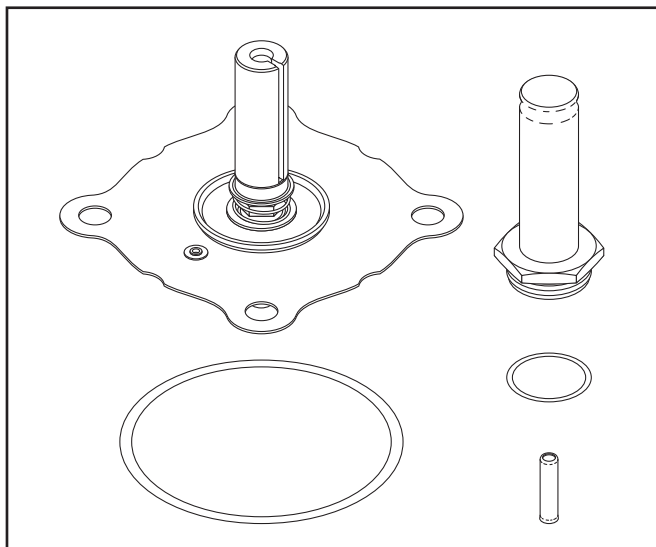

New Parts to fit Castle/Getinge® Bulk Sterilizers

<p>Gasket shapes to fit door!</p> <p>NEW</p> <p>RPI Part #CSG030 OEM Part #513966</p> <p>DOOR GASKET (16" x 16")</p> <ul style="list-style-type: none"> • Material: blue silicone • 20.50" OD • "U" shaped cross section <p>Fits: 16" x 16" Door Models: 3522, 3523, 3525, 3533, 3622, 3623 & 3633</p>   <p><small>"U" SHAPED CROSS SECTION SHOWN ACTUAL SIZE</small></p>	<p>Gasket shapes to fit door!</p> <p>NEW</p> <p>RPI Part #CSG032 OEM Part #536651</p> <p>DOOR GASKET (24" x 36")</p> <ul style="list-style-type: none"> • Material: orange silicone • 38.00" OD • 1" OD round cross section • The "Big Orange" gasket <p>Fits: 24" x 36" Door Models: MC3600</p>   <p><small>1" OD ROUND CROSS SECTION SHOWN ACTUAL SIZE</small></p>
<p>Gasket shapes to fit door!</p> <p>NEW</p> <p>RPI Part #CSG031 OEM Part #513967</p> <p>DOOR GASKET (20" x 20")</p> <ul style="list-style-type: none"> • Material: blue silicone • 25.50" OD • "U" shaped cross section <p>Fits: 20" x 20" Door Models: 3522, 3523, 3525, 3533, 3622, 3623 & 3633</p>   <p><small>"U" SHAPED CROSS SECTION SHOWN ACTUAL SIZE</small></p>	

SOL-1 & 2
Steam to Chamber & Fast Exhaust

RPI Part #CSK024
OEM Part #61301604084

SOLENOID VALVE REPAIR KIT

- Diaphragm style repair kit
- EPDM seals

Fits: 1" Diaphragm Style Valve
Models:

- 3622, 3623 & 3633 (Sol-1 Steam to Chamber)
- 3622, 3623 & 3633 (Sol-2 Fast Exhaust)