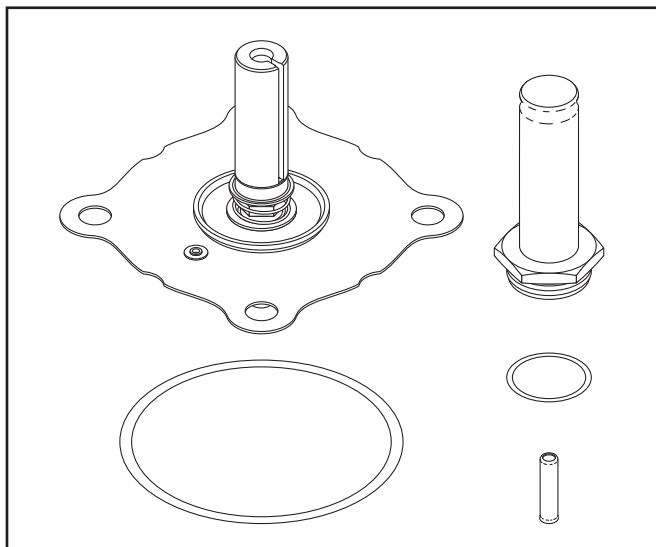

New Parts to fit Castle/Getinge® Bulk Sterilizers

<p>Gasket shapes to fit door!</p>  <p>RPI Part #CSG030 OEM Part #513966</p> <p>DOOR GASKET (16" x 16")</p> <ul style="list-style-type: none"> • Material: blue silicone • 20.50" OD • "U" shaped cross section <p>Fits: 16" x 16" Door Models: 3522, 3523, 3525, 3533, 3622, 3623 & 3633</p>  <p>"U" SHAPED CROSS SECTION SHOWN ACTUAL SIZE</p>	<p>Gasket shapes to fit door!</p>  <p>RPI Part #CSG032 OEM Part #536651</p> <p>DOOR GASKET (24" x 36")</p> <ul style="list-style-type: none"> • Material: orange silicone • 38.00" OD • 1" OD round cross section • The "Big Orange" gasket <p>Fits: 24" x 36" Door Models: MC3600</p>  <p>1" OD ROUND CROSS SECTION SHOWN ACTUAL SIZE</p>
<p>Gasket shapes to fit door!</p>  <p>RPI Part #CSG031 OEM Part #513967</p> <p>DOOR GASKET (20" x 20")</p> <ul style="list-style-type: none"> • Material: blue silicone • 25.50" OD • "U" shaped cross section <p>Fits: 20" x 20" Door Models: 3522, 3523, 3525, 3533, 3622, 3623 & 3633</p>  <p>"U" SHAPED CROSS SECTION SHOWN ACTUAL SIZE</p>	

SOL-1 & 2
Steam to Chamber & Fast Exhaust

RPI Part #CSK024
OEM Part #61301604084

SOLENOID VALVE REPAIR KIT

- Diaphragm style repair kit
- EPDM seals

Fits: 1" Diaphragm Style Valve
Models:

- 3622, 3623 & 3633 (Sol-1 Steam to Chamber)
- 3622, 3623 & 3633 (Sol-2 Fast Exhaust)