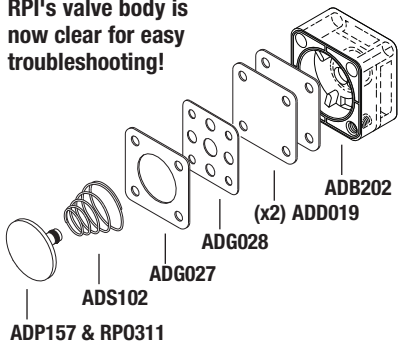

New Parts and Upgrades to fit A-DEC UTILITY MODULE and REGULATORS

Now Available ... RPI's Clear Valve Body!

Easily locate malfunctioning valve diaphragms and pistons at-a-glance. The new clear valve body is see-through so that you can actually see what's happening inside the valve and troubleshoot from the outside. There's no need to dismantle the entire unit to find the troublesome valve!

RPI Part #ADK153

OEM Part # (No OEM Part # Available)

WHITE VALVE BODY REPAIR KIT

• This kit has been upgraded to include the Clear Valve Body (RPI Part #ADB202)

Fits: Utility Module OEM Part #24-0352-00

and Air Regulator Valve "White" Bodies

OEM Part #24-0128-00 & #24-0135-00

Models: Cascade, Decade, Excellence & Mini-Trol

CLEAR VALVE BODY!

RPI's valve body is now clear for easy troubleshooting!

All parts in Kit also sold separately

RPI Part #ADK173

OEM Part # (No OEM Part # Available)

BLACK VALVE BODY REPAIR KIT

• This kit has been upgraded to include the Clear Valve Body (RPI Part #ADB202)

Fits: Utility Module OEM Part #24-0352-00

and Water Regulator Valve "Black" Bodies