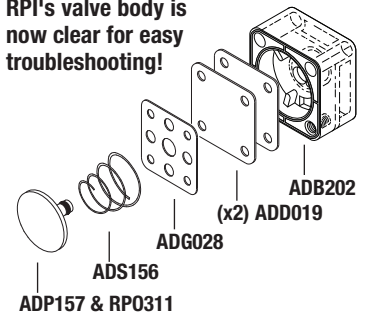

New Parts and Upgrades to fit A-DEC UTILITY MODULE and REGULATORS

Now Available ... RPI's Clear Valve Body!

Easily locate malfunctioning valve diaphragms and pistons at-a-glance. The new clear valve body is see-through so that you can actually see what's happening inside the valve and troubleshoot from the outside. There's no need to dismantle the entire unit to find the troublesome valve!

OEM Part #24-0128-00 & #24-0135-00

Models: Cascade, Decade, Excellence & Mini-Trol

CLEAR VALVE BODY!

RPI's valve body is now clear for easy troubleshooting!

All parts in Kit also sold separately

RPI Part #ADK173

OEM Part # (No OEM Part # Available)

BLACK VALVE BODY REPAIR KIT

• This kit has been upgraded to include the Clear Valve Body (RPI Part #ADB202)

Fits: Utility Module OEM Part #24-0352-00

and Water Regulator Valve "Black" Bodies

OEM Part #24-0129-00 & #24-0138-00

Models: Cascade, Decade, Excellence & Mini-Trol

CLEAR VALVE BODY!

RPI's valve body is now clear for easy troubleshooting!

All parts in Kit also sold separately

RPI Part #ADK201